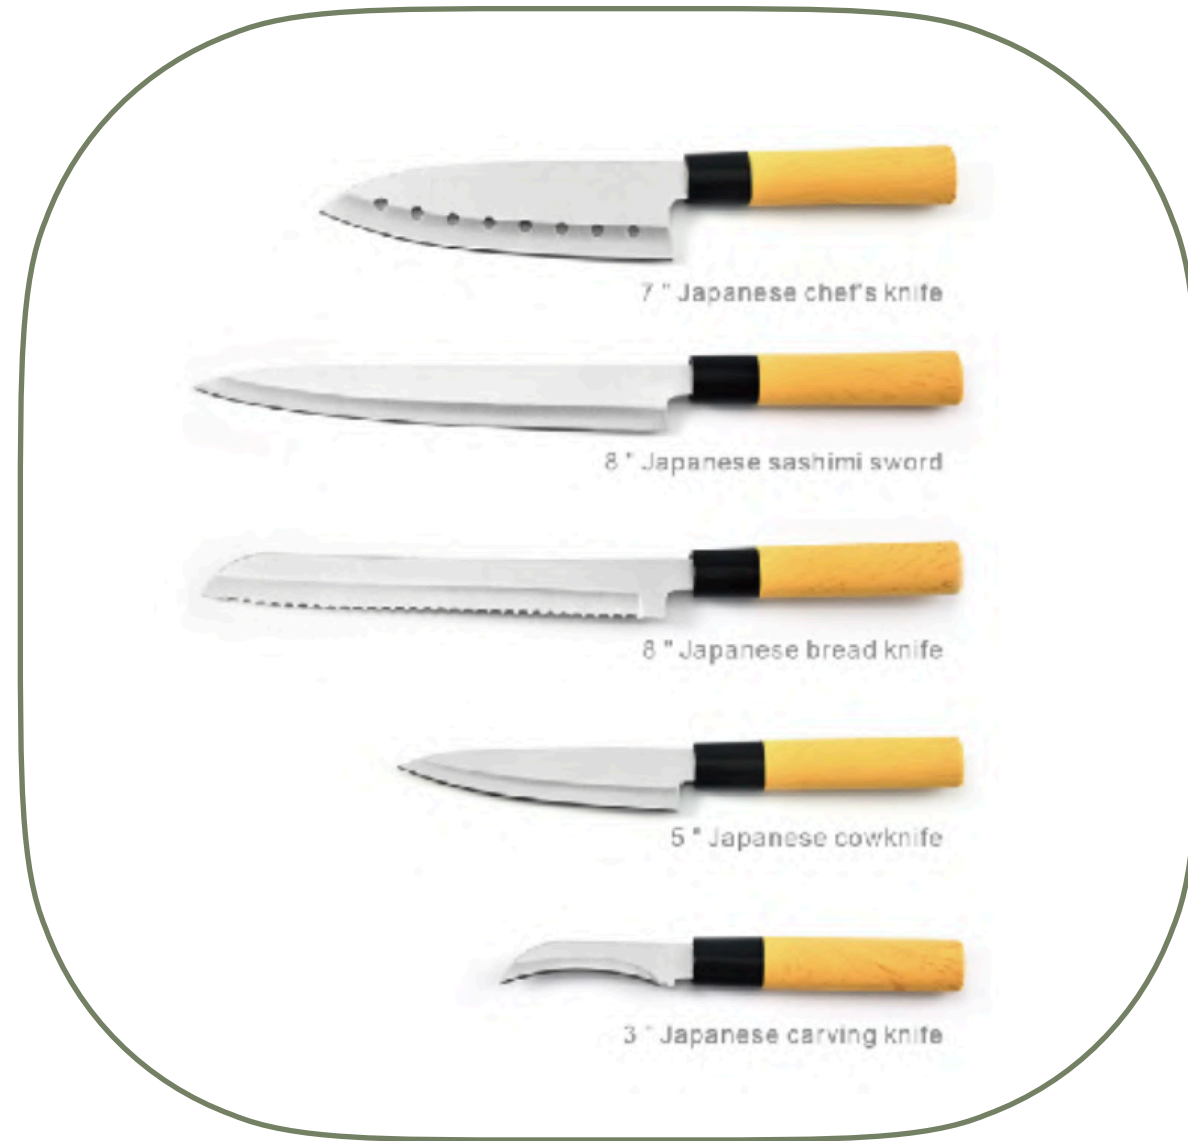

Material(s) Ceramic, Plastic
Size 5.5" / 5" / 4" / 3"

Ceramic Knife Set

LC-KTKN-C064

Material(s) Ceramic, Plastic
Size 16 cm

Ceramic Knife Set

LC-KTKN-C066

Material(s) Ceramic, Plastic
Size Set of 5

KNIFE & ACCESSORIES