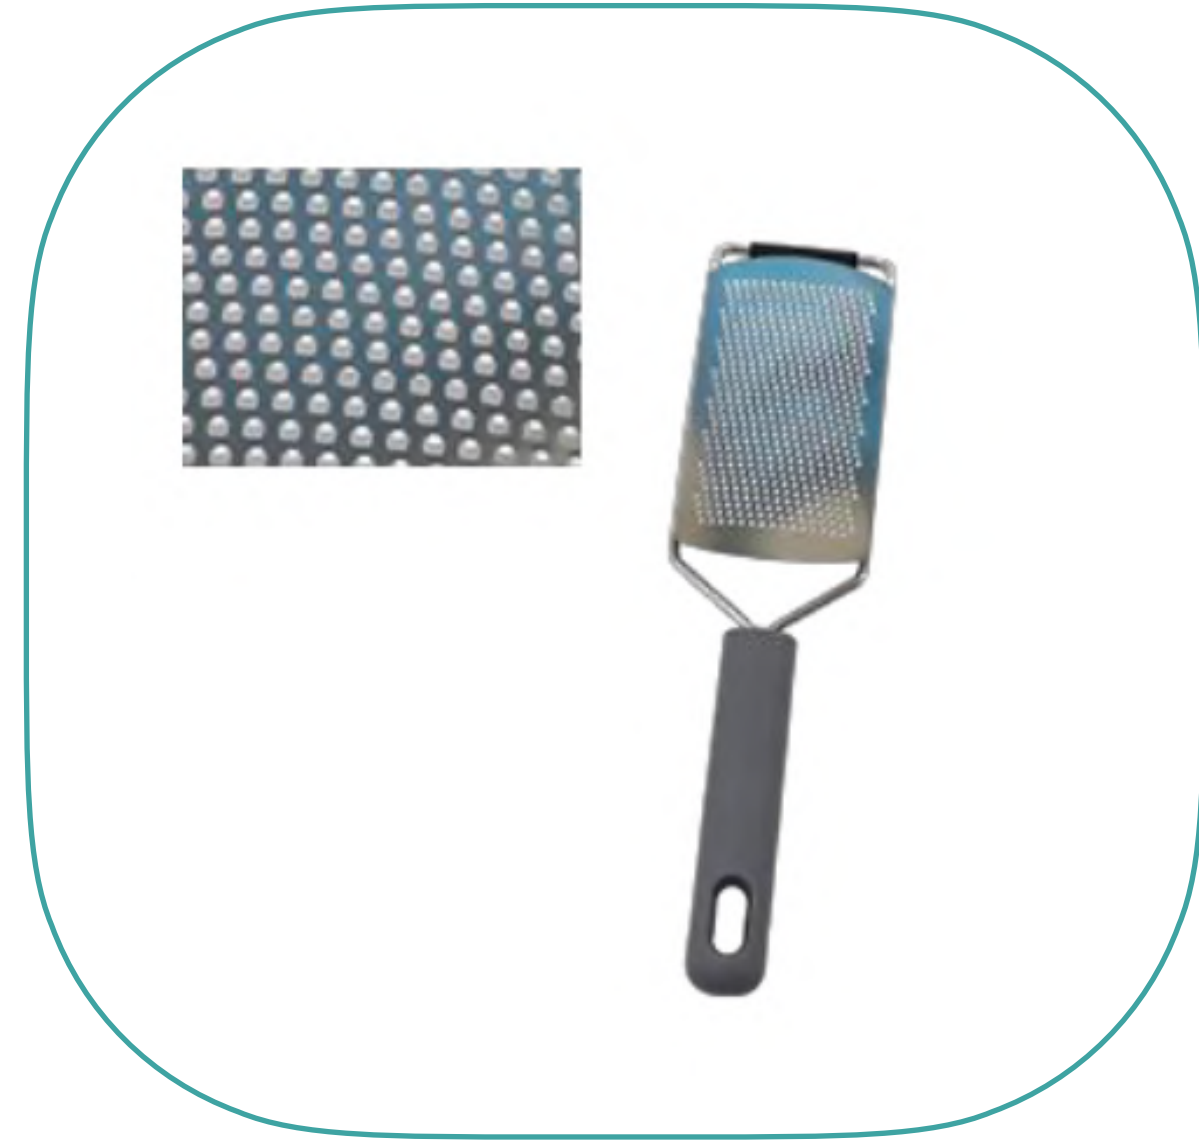

Cutlery Rest

LC-KTUR-005

Material(s) Silicone
Size 13.9*13.9*0.4 cm

GRATER

GRATER

Kitchen Grater - Etching

Kitchen Grater - Etching

Kitchen Grater - Etching