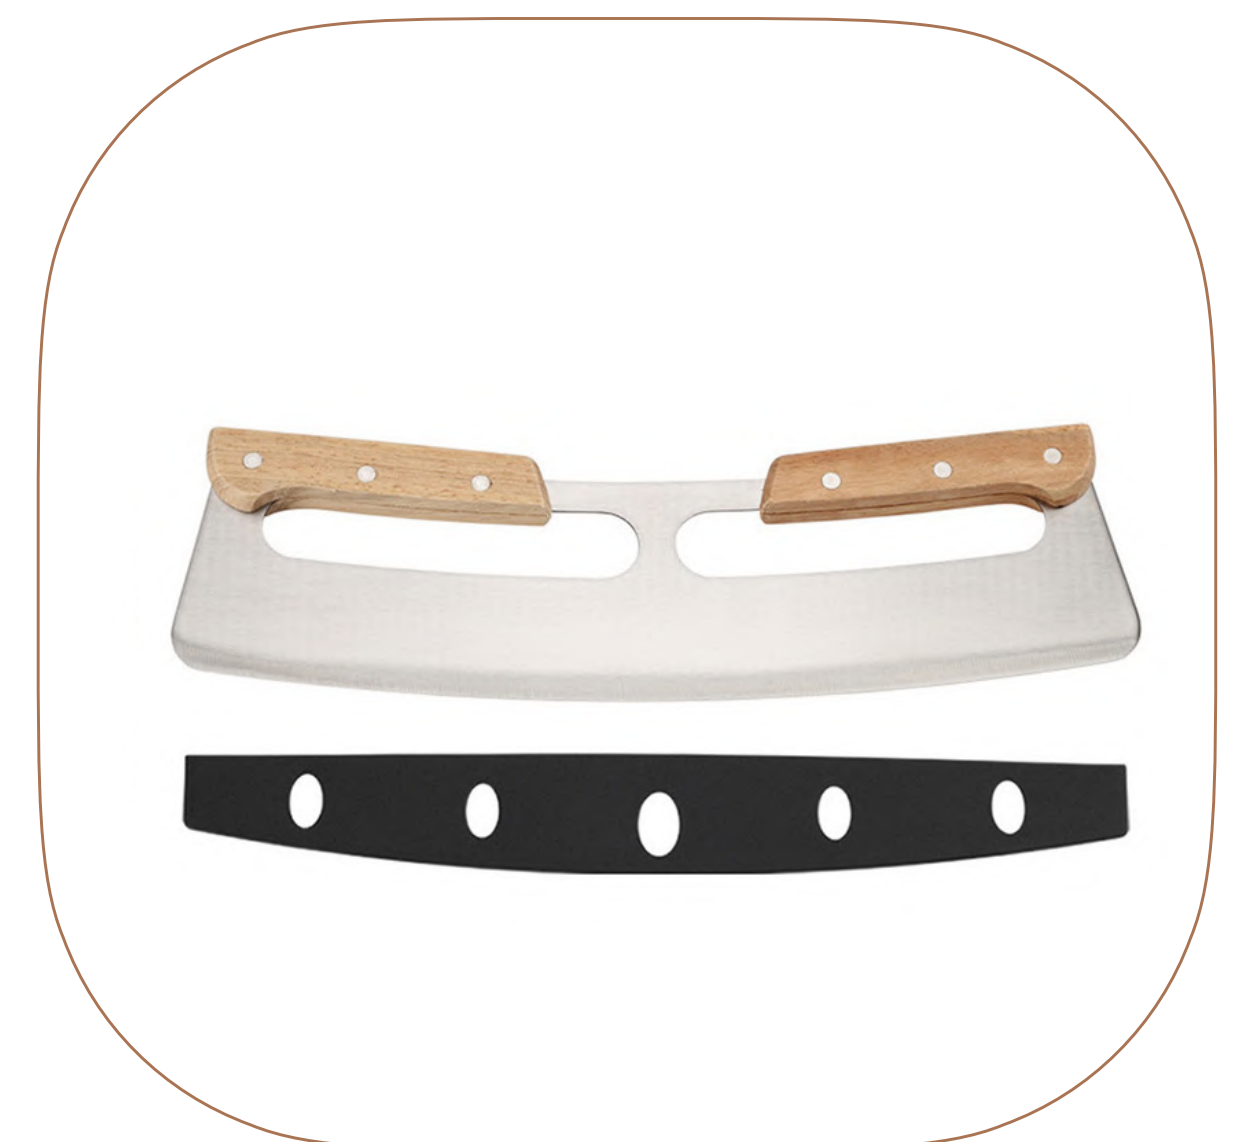

LC-KTOC-009

Material(s) Stainless Steel, Wood
Size 20*6*6 cm

Pasta Cutter

LC-KTOC-011

Material(s) Stainless Steel, Plastic
Size 24*20.5*2 cm

Pasta Cutter

LC-KTOC-014

Material(s) Stainless Steel, Wood,
Plastic
Size 35.5*9.8*11 cm