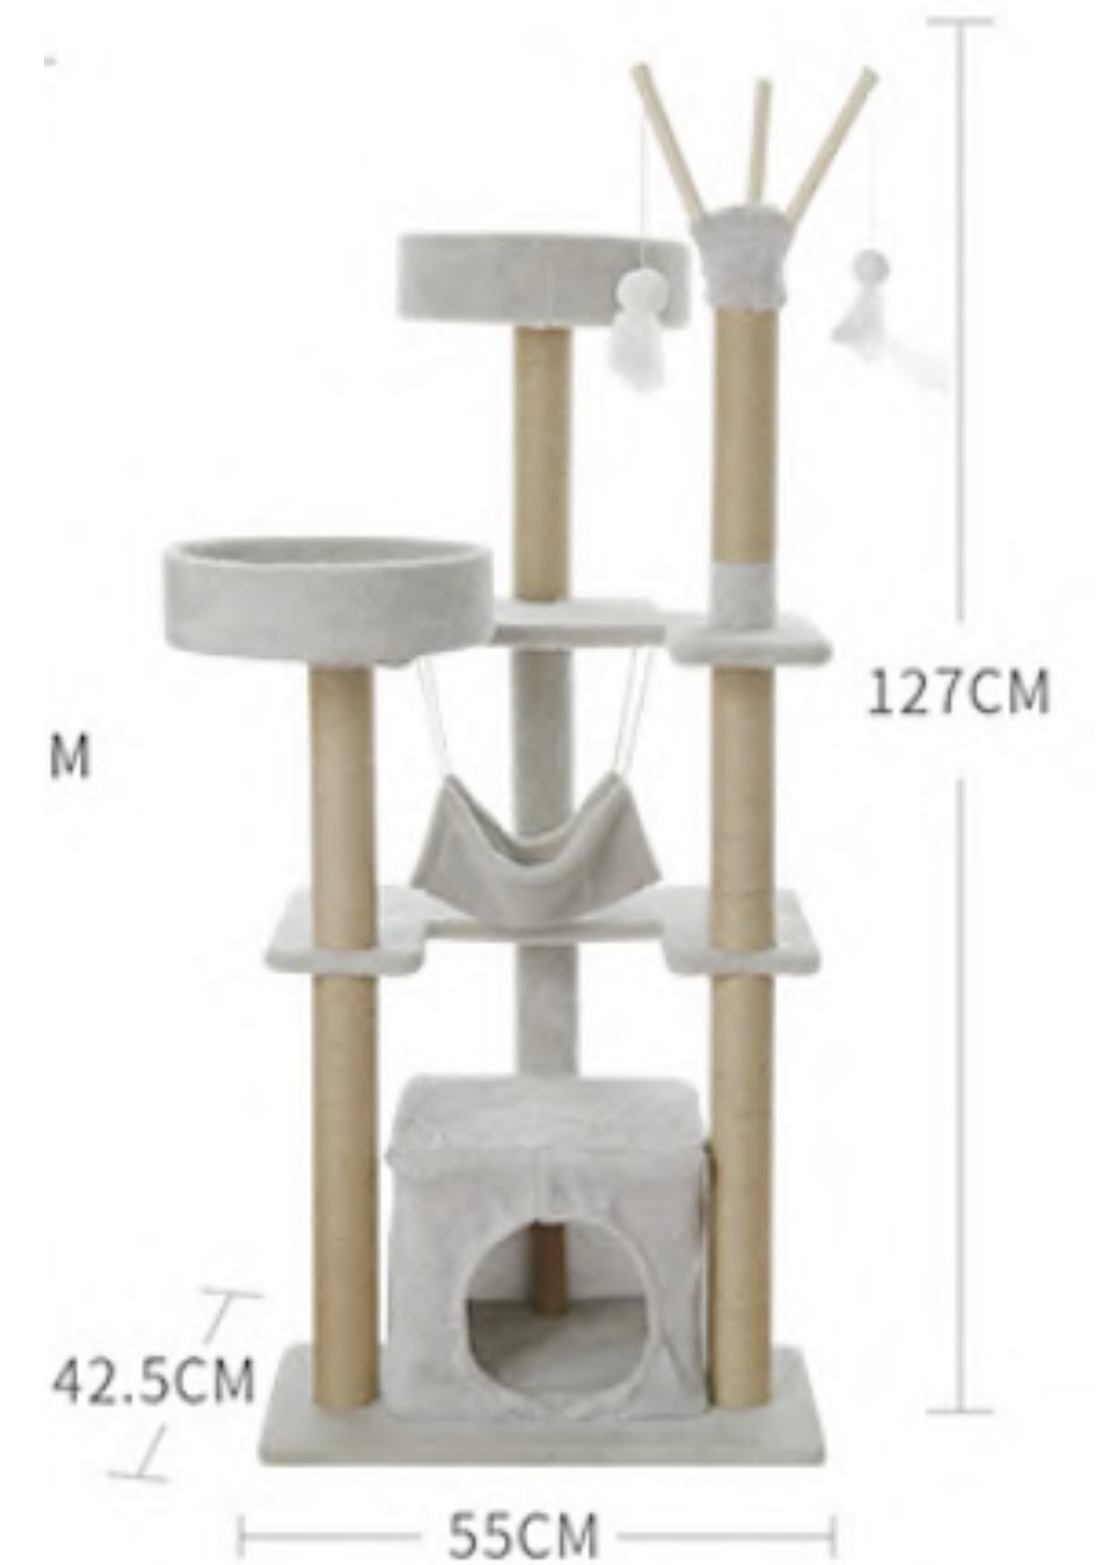

LC-CT-138

Cat Tree

Material: Polyester, Sisal, Wood