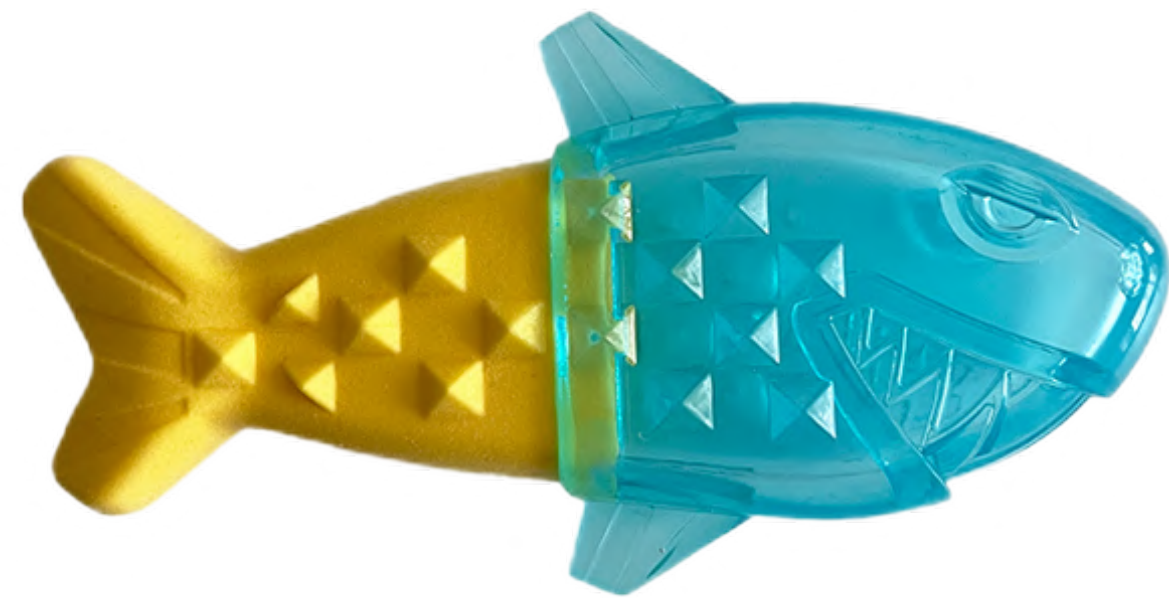

Matched Color Floating Chew Toy

Material: TPR
Size: 13*7*3cm

LC-PCT-F031

Matched Color Floating Chew Toy

Material: TPR
Size: 20*5.3*3.8cm

DOG CHEW TOYS

FLOATING

LC-PCT-F032