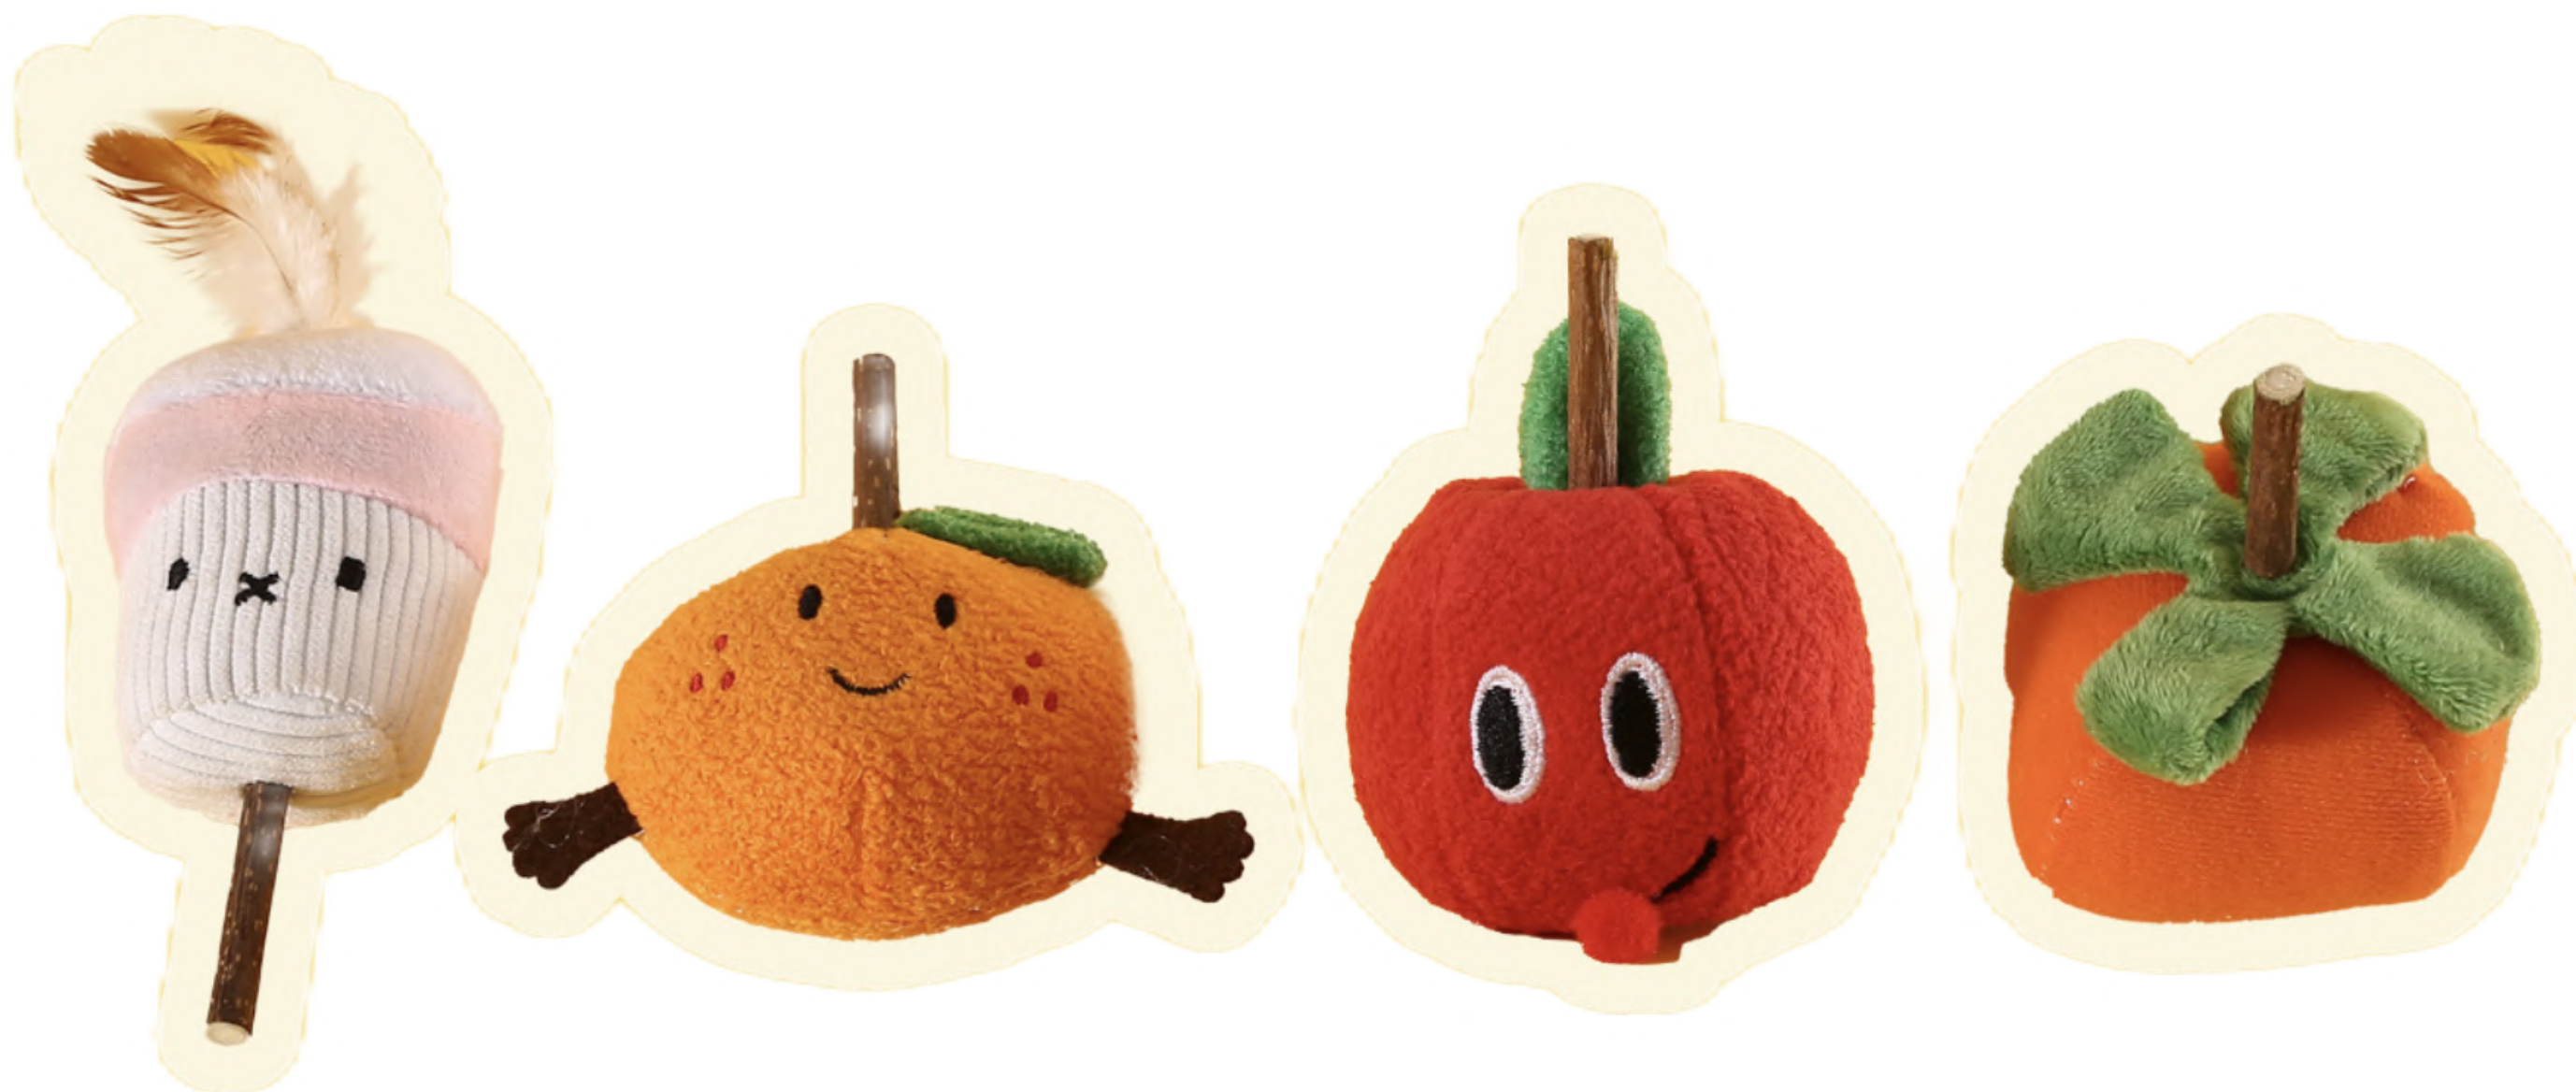

CAT PLUSH TOYS

LC-PCT-17

Cat Plush Toys

Material: Polyester, Wood

LC-PCT-17A

LC-PCT-17B

LC-PCT-17C

LC-PCT-17D